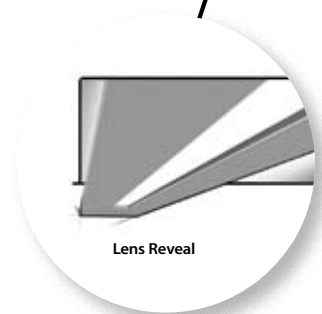

Lens Reveal