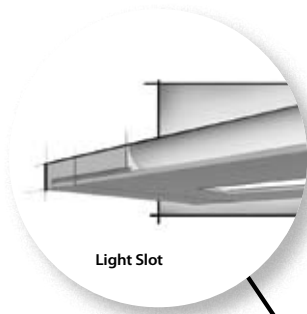

VIVID™

The smallest member of the Latitude family of extruded fixtures, Vivid pushes “small” to the limits with its 1" height. The long, thin look is enhanced by the side glow light slot, while the VCOptic lens (VC2), with its regressed edges, adds further linearity and visual appeal.

ACTUAL SIZE

Light Slot