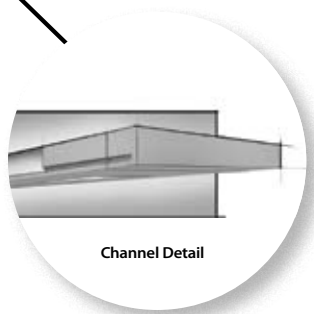

Channel Detail