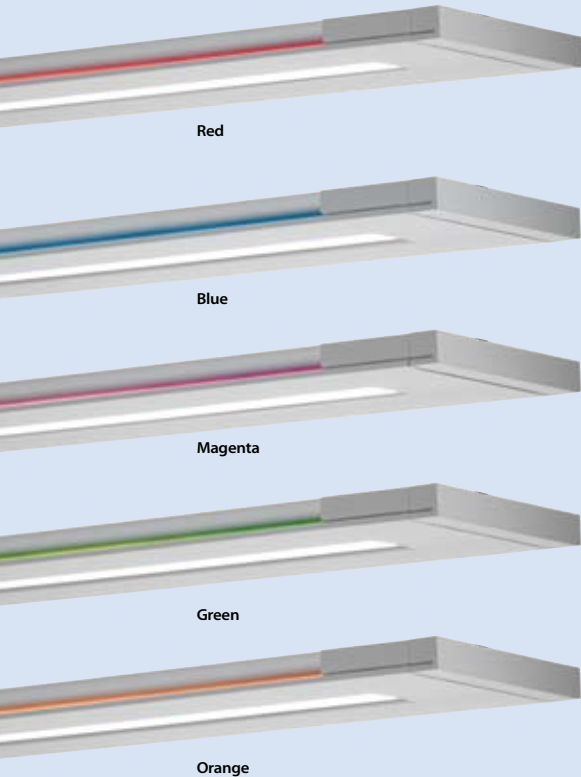

Color options

- Bring a touch of the theater to your project
- A long, thin gel – just ¼" high – slides into the extruded slot on the inside of each fixture
- Create an instant design element without affecting the performance of the fixture or the color of light within the space
- Available in 5 standard colors or create any desired effect by incorporating any Roscolux gel

Design elements

- Measures a mere 1" high
- Unique side glow light slot provides balance between the luminaire brightness and the ceiling brightness
- Regressed VCOptic VC2 lens creates another "line of light" for greater visual interest and appeal
- End channel detail separates the upper mass of the fixture from the lower extruded element
- Color gel options make the side glow come alive

Features	Benefits
Light slot	Adds visual interest and softens the contrast of the fixture against the bright ceiling
Color gel option	Bold design statement with gels make the side glow come alive
Choice of lamping	Two-lamp T5 or T5HO for the latest high efficiency lamp and ballast technologies
VCOptic VC2 lens	Introduces visual texture to the fixture and the space with no lamp images
Extruded aluminum housing	Emphasizes the thin, light statement of the Vivid fixture
CS Control Solutions	Fully integrated sensor and control technologies for energy savings
C2C Silver Certified	Ensures that the product and the manufacturing meet sustainability criteria

VIVID™

The smallest member of the Latitude family of extruded fixtures, Vivid pushes “small” to the limits with its 1" height. The long, thin look is enhanced by the side glow light slot, while the VCOptic lens (VC2), with its regressed edges, adds further linearity and visual appeal.