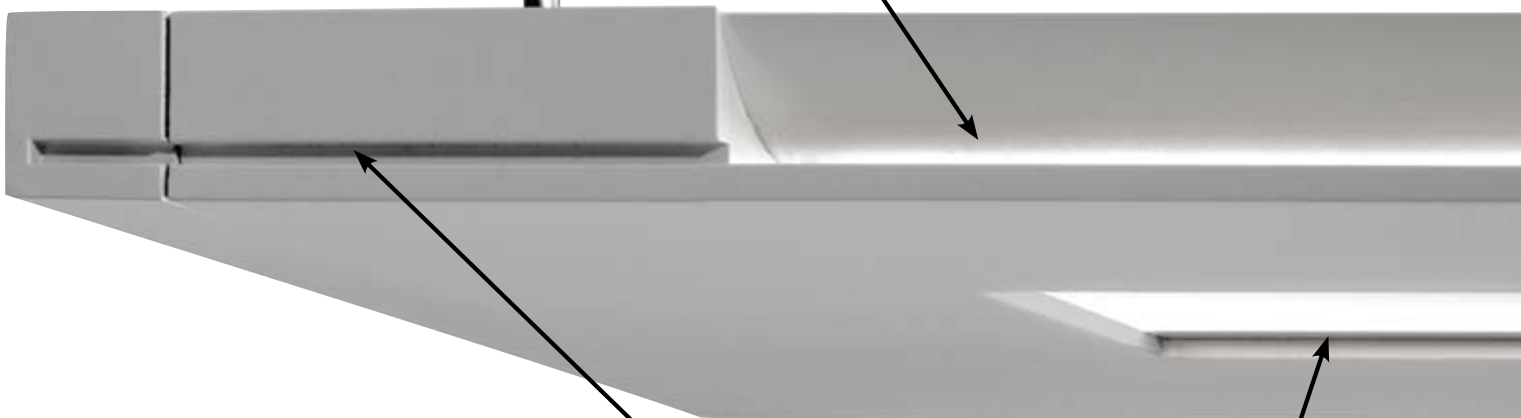

Channel Detail